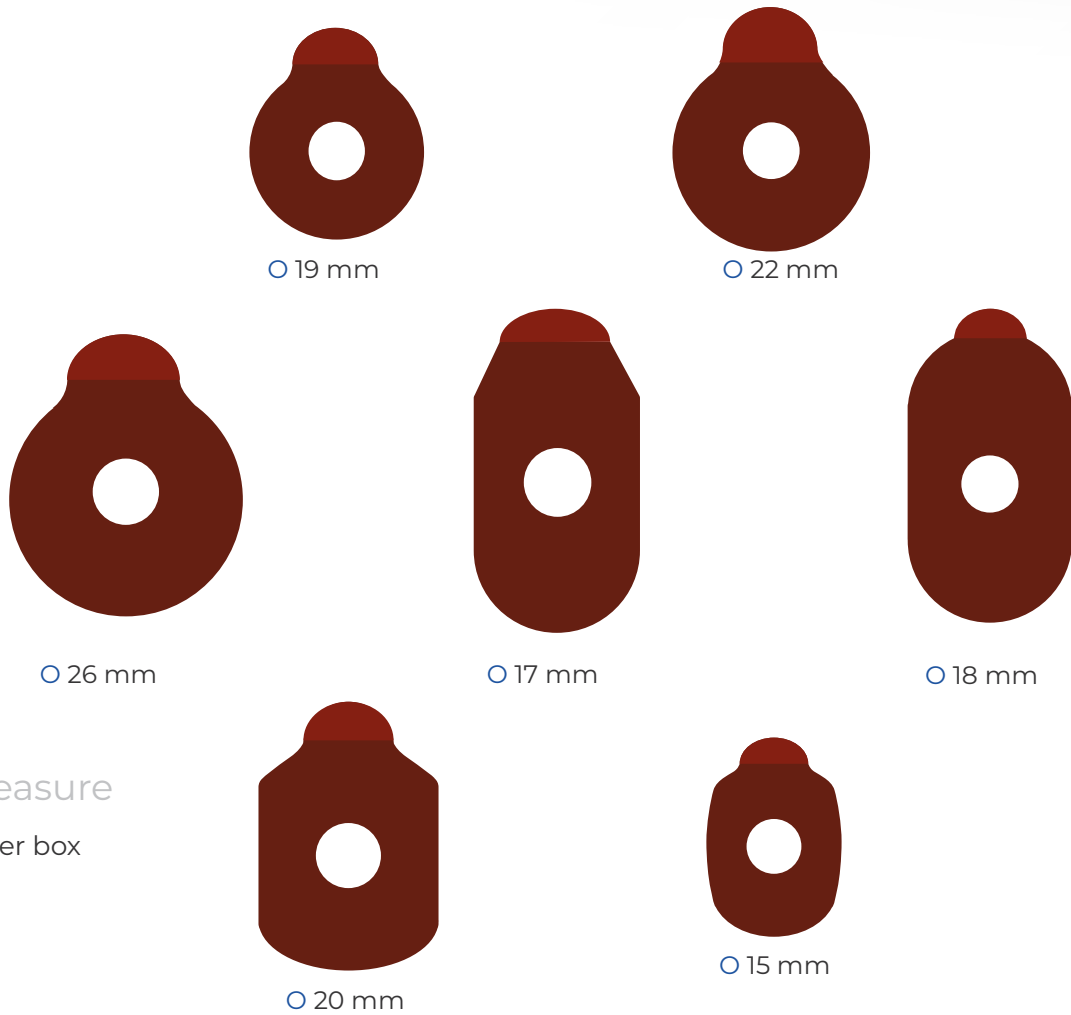

RED BLOCKING PADS

Unit of measure

1000 stickers per box

Symcon Parts

Description

SYMVISION00048	Sticker 15mm
SYMVISION001129	Sticker 17mm
SYMVISION001095	Sticker 18mm
SYMVISION001127	Sticker 19mm
SYMVISION001106	Sticker 20mm
SYMVISION001128	Sticker 22mm
SYMVISION00047	Sticker 26mm